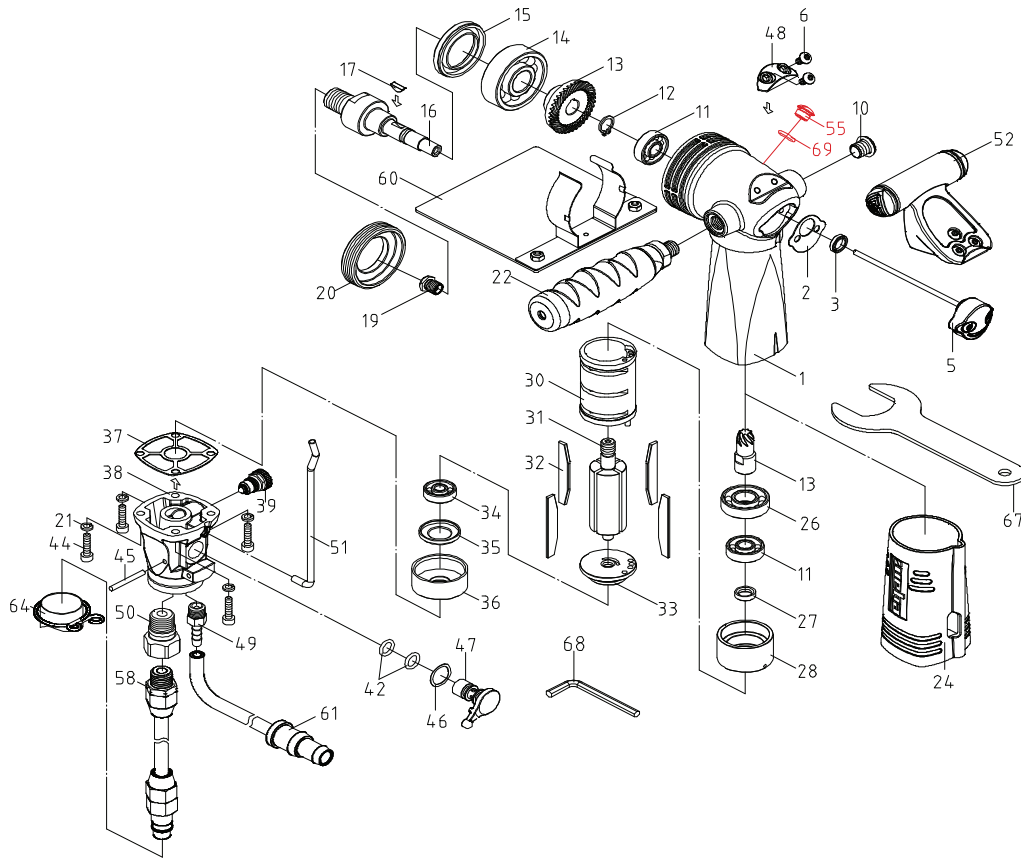

# Q-B9N Water Sander

Index	Part #	Description	Q'ty
1		Housing	1
★2	102151	Gasket	1
3	102153	Oil Seal	1
5	130276	Water Inlet Transfer Pos. Ass'y	1
6	102154	Screw	2
10	133062	Screw Assembly	1
★11	124992	Ball Bearing	2
12	132386	Retainer Ring	1
13	133731	Gear Assembly	1
★14	124993	Ball Bearing	1
15	102155	Oil Seal	1
16	102158	Anvil	1
17	119938	Locking Key	1
19	1330644	Fountain Head Assembly	1
20	121201	Locking Screw Cap	1
21		Washer	4
22	133066	Handle Asembly	1
24	132739	Grip	1
★26	133180	Ball Bearing	1
27		Bushing	1
28		Front End Plate	1
30	133076	Cylinder Assembly	1
31	102156	Rotor	1
★32	111963	Rotor Blade	4
33		Rear End Plate	1

Index	Part #	Description	Q'ty
★34		Ball Bearing	1
35	121377	Protector Cover	1
36		Protector Cover	1
37	121200	Gasket	1
38	130869	Shifting Post Assembly	1
39	118597	Air Regulator Assembly	1
42		O-Ring	2
44	130384	Screw	4
45		Pin	1
46		Washer	1
47	137692	Reverse Valve	1
48		Washer	1
49	137693	Couplier	1
50	137694	Air Inlet Bushing	1
51	137695	Water Inlet	1
52		Handle Assembly	1
55		Screw	1
58	137696	Connect Head Assembly	1
▲60		Shield	1
61	137697	Couplier Assembly	1
64		Air Hose Assembly	1
67		Wrench	1
68	137698	Hex Key (2.5mm)	1
69		O-Ring	1

★ - are easily damaged parts; ▲ - are semi-assembled parts